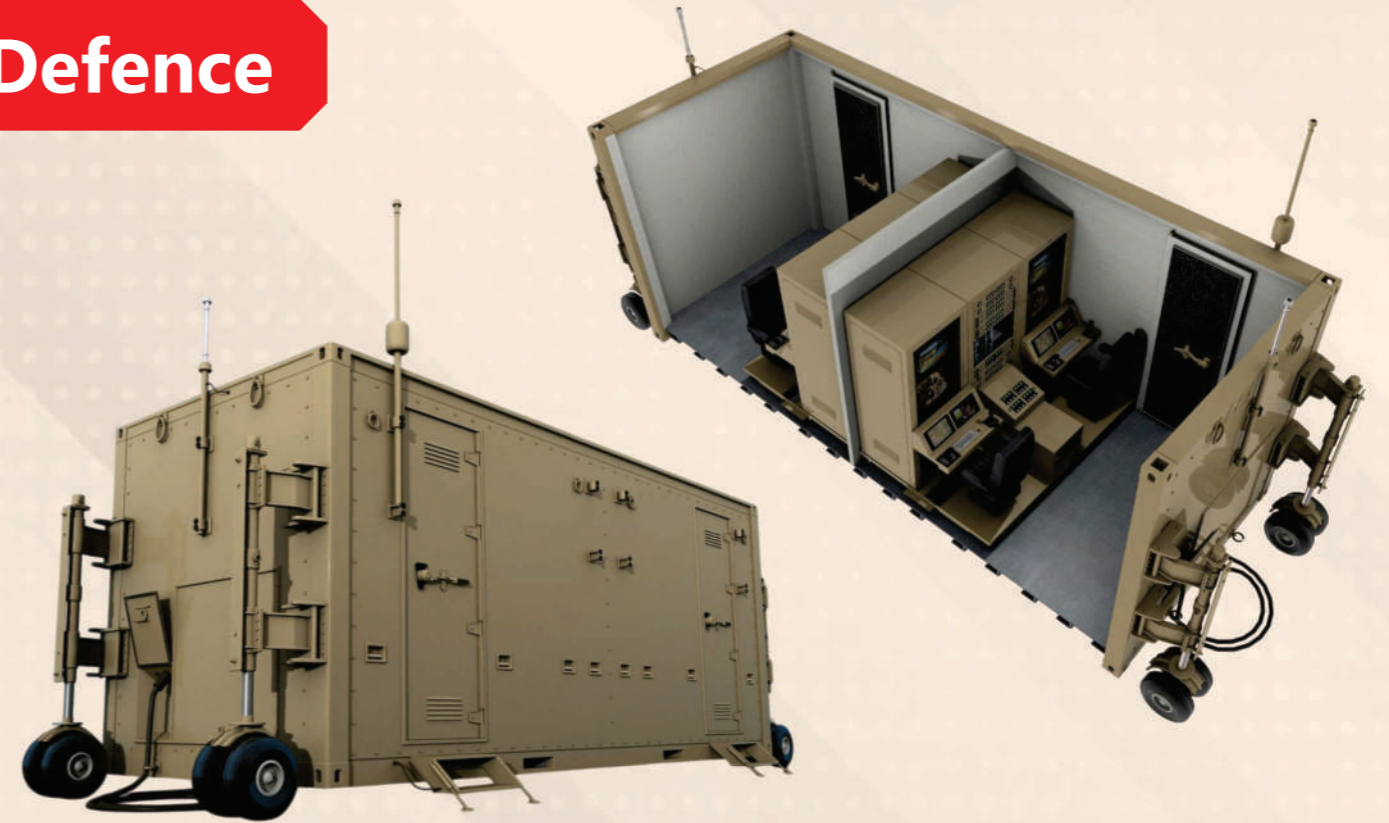

## About us

Rockwell Shipping Cargo Containers is a preeminent manufacturer, Trader, exporter of Shipping container, open top container, flat rack container, portable office container, and reefer container. We are, a group of professionals, who strive to achieve complete client satisfaction. Thus, we conduct our trade operations in compliance with international quality standards. Over the years, we have expanded our network & operations.

# Shipping Container

**Dry Container**

**Defence Container**

**Open Top Container**

**Reefer Container**

**Tank Container**

**Flat Rack Container**

# Container for Defence

**Drone & UAV Control Station**

**Weapon Container**

**Tyre Shop Container**

**Power System Container & Electrical Panel Room**

**Workshop Container**

**Emergency Medical Unit**

**Portable Container & Cabins**