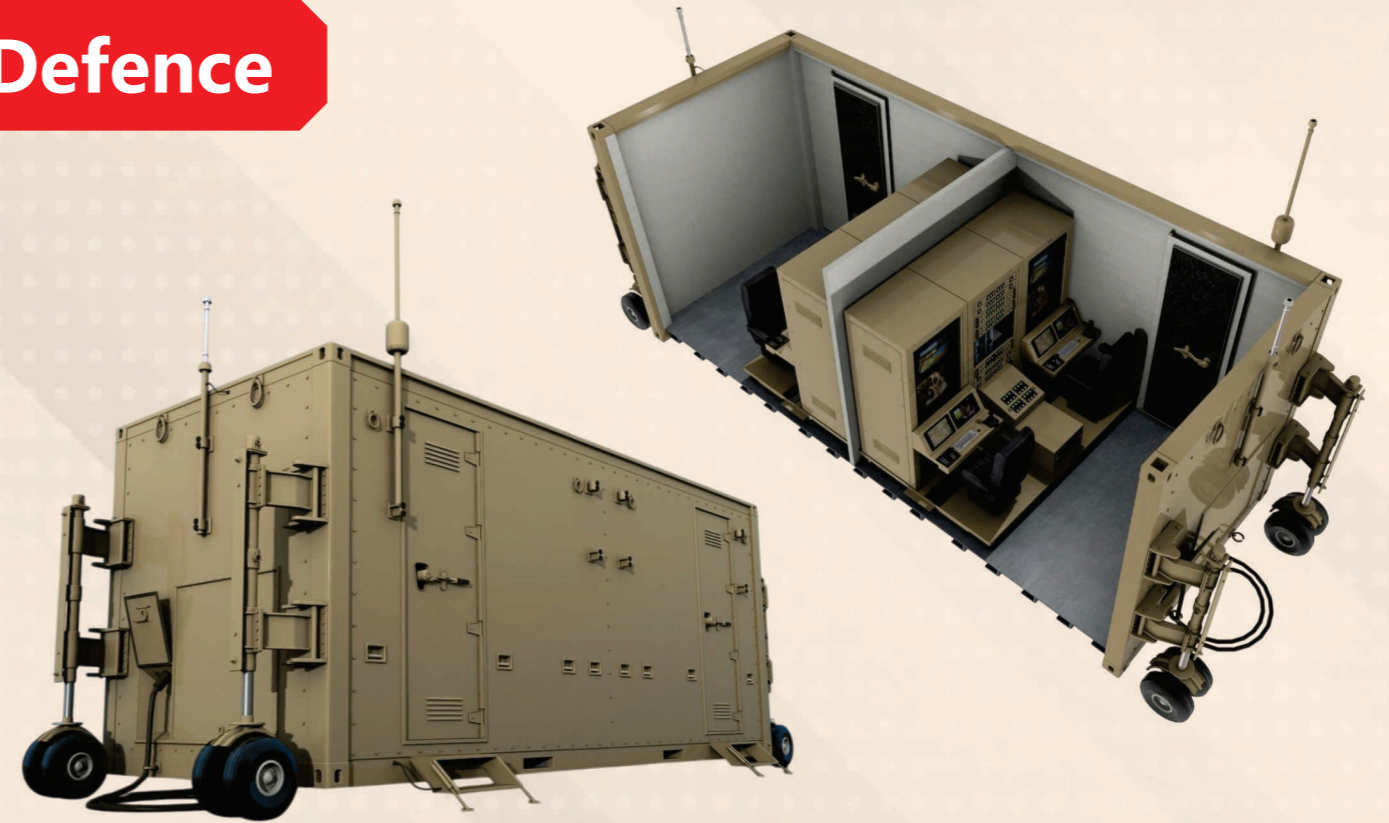

ROCKWELL CONTAINERS

About us

Rockwell Shipping Cargo Containers is a preeminent manufacturer, Trader, exporter of Shipping container, open top container, flat rack container, portable office container, and reefer container. We are, a group of professionals, who strive to achieve complete client satisfaction. Thus, we conduct our trade operations in compliance with international quality standards. Over the years, we have expanded our network & operations.

Shipping Container

Dry Container

Defence Container

Open Top Container

Reefer Container

Tank Container

Flat Rack Container

Container for Defence

Drone & UAV Control Station

Weapon Container

Tyre Shop Container

Power System Container & Electrical Panel Room

Workshop Container

Emergency Medical Unit

Portable Container & Cabins

Portable Office Container